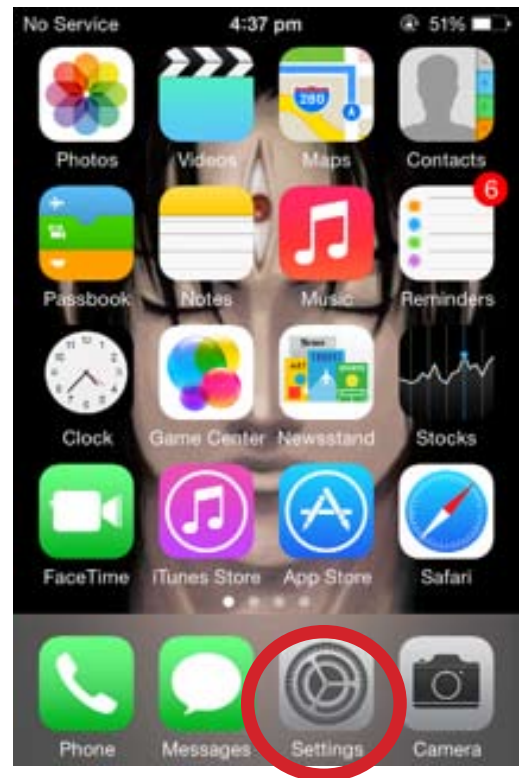

FIND MAC ADDRESS ON IPHONE/IPAD

STEP 1 : Click on “settings” in the Mneu options

STEP : Click on “general” option.

STEP 3 : Click on “About” option

STEP 4: Note the Wifi MAC address.