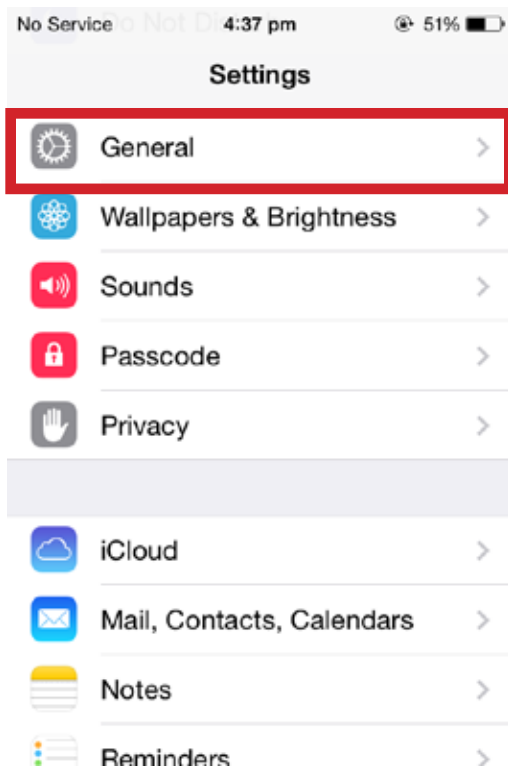

FIND MAC ADDRESS ON IPHONE/IPAD

STEP 1 : Click on “settings” in the Mneu options

STEP : Click on “general” option.

STEP 3 : Click on “About” option

STEP 4: Note the Wifi MAC address.