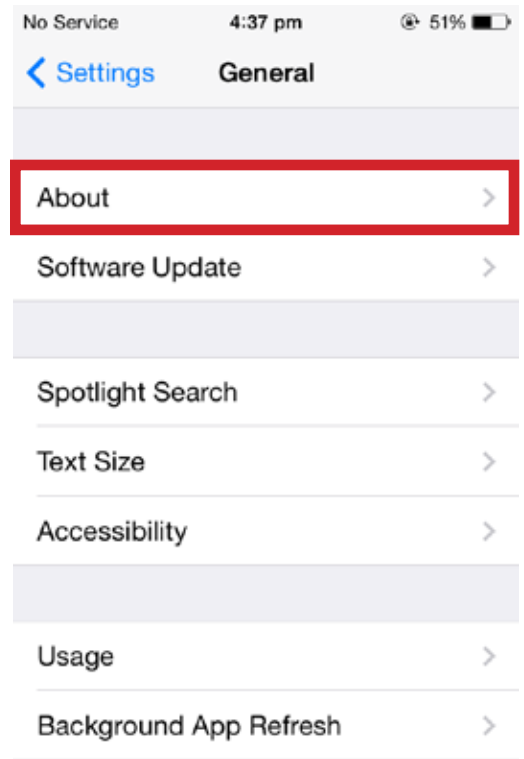

FIND MAC ADDRESS ON IPHONE/IPAD

STEP 1 : Click on “settings” in the Mneu options

STEP : Click on “general” option.

STEP 3 : Click on “About” option

STEP 4: Note the Wifi MAC address.